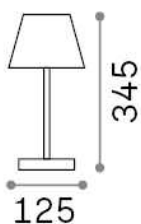

Quellinfo

Integrierte Quelle	Integrated LED module
Austauschbare Quelle	No
Leistung	LED 7 W
Emissionen	Direct
Maximaler Verbrauch	max 7,00 W
Merkmale LED	LED COB
CCT	3000 K
Dauer LED (t. 25°C)	25000 h
CRI	> 80
Lichtstrahlfluss	200 lm
Nützlicher Lichtstrom	30 lm
Photobiologisches Risiko	EXEMPT
Standby-Leistung	< 0.50 W